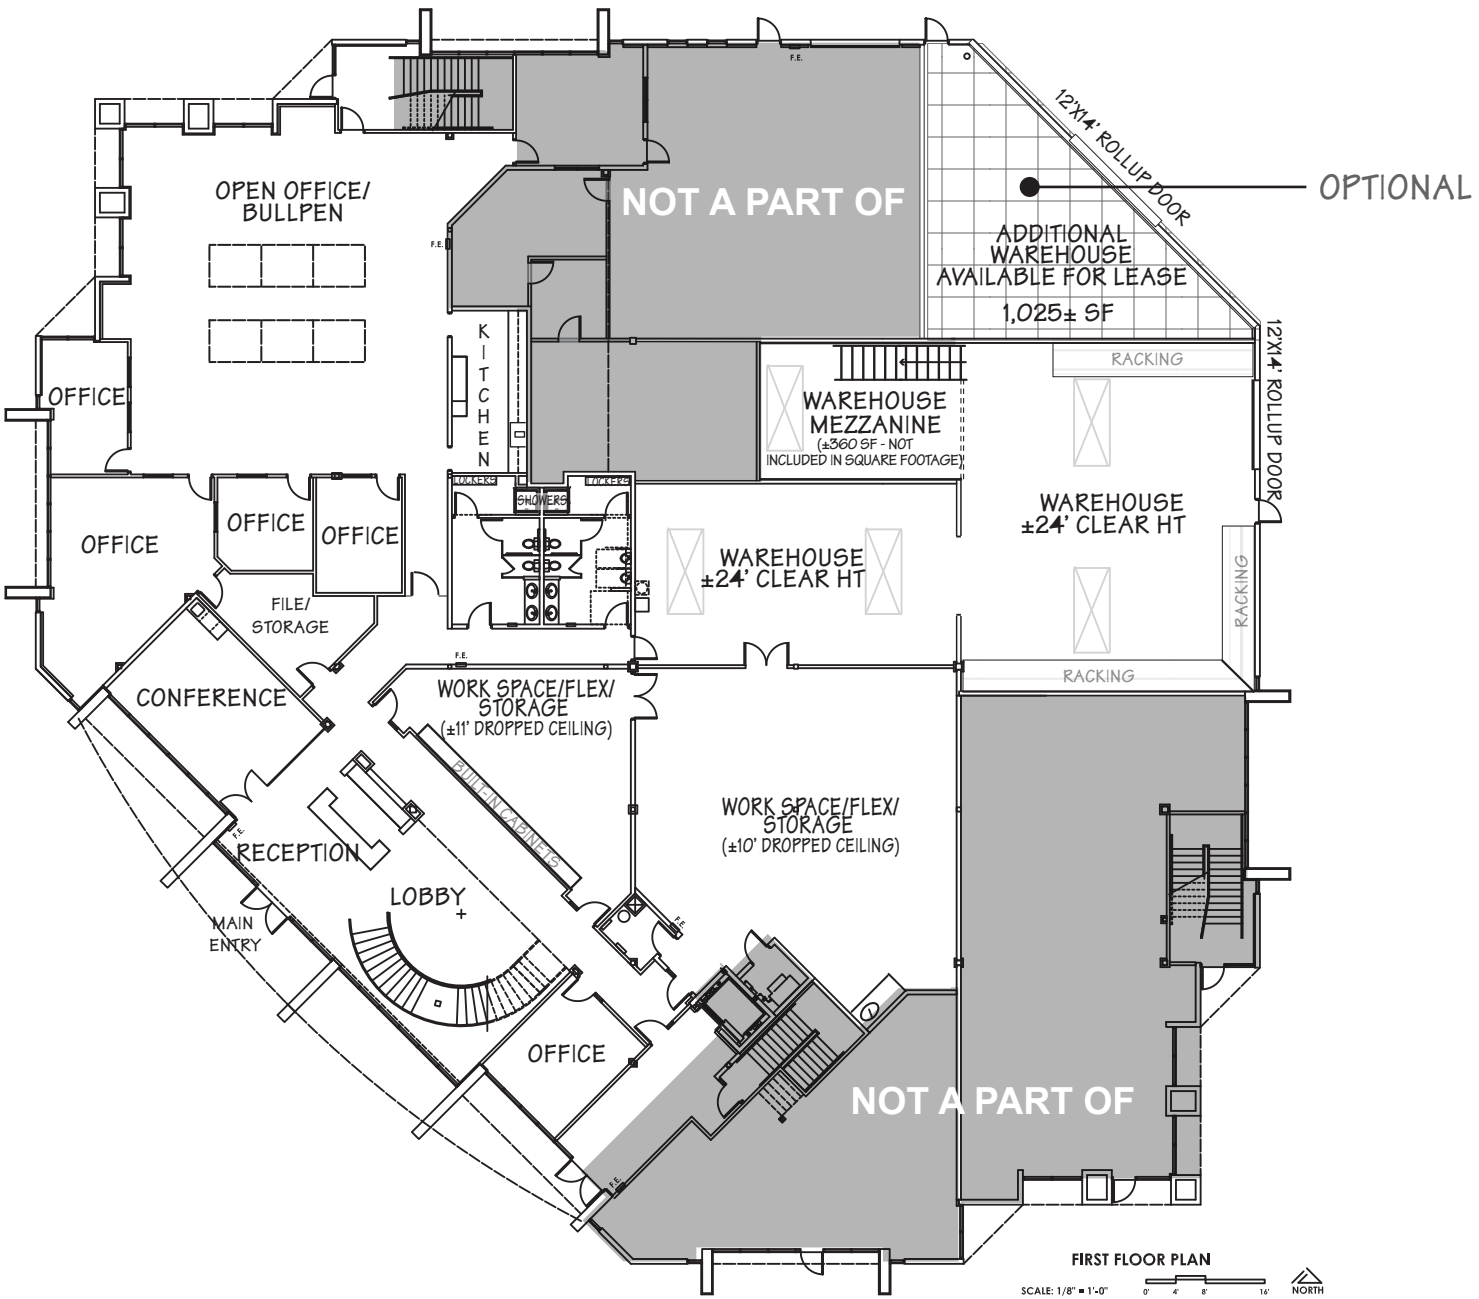

# FLOOR PLAN ±13,656 SF

9160 E BAHIA DRIVE | SUITE 100 | SCOTTSDALE, ARIZONA 85260

**NOT TO SCALE.** All information furnished regarding property for sale, rental or financing is from sources deemed reliable, but no warranty or representation is made to the accuracy thereof and same is submitted to errors, omissions, change of price, rental or other conditions, prior to sale, lease or financing or withdrawal without notice. No liability of any kind is to be imposed on the broker herein. This information has been secured from sources deemed reliable, however, we make no warranties as to its accuracy.